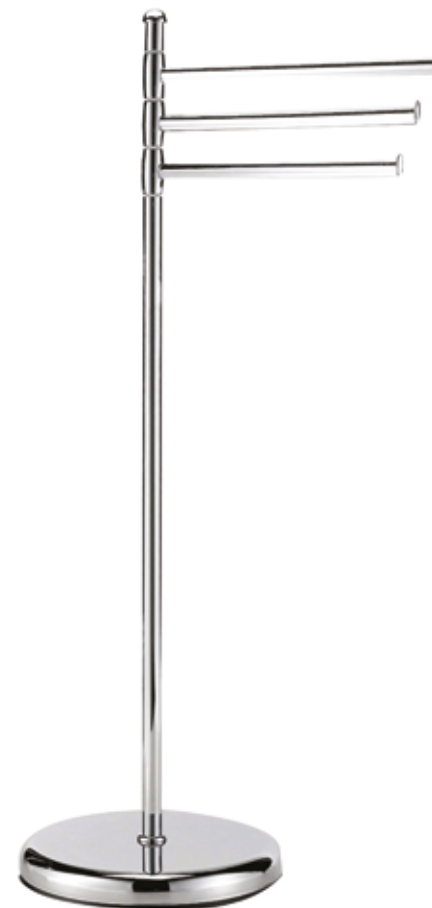

ECO

Garanzia 10 anni
Warranty 10 years

ECO PT10 Piantana Portasalvietta

Towel stand

Ständer mit Handtuchhalter

Porte-serviettes sur pieds

Toallero de pie

→ 34 cm ↗ 26 cm ↑ 86 cm