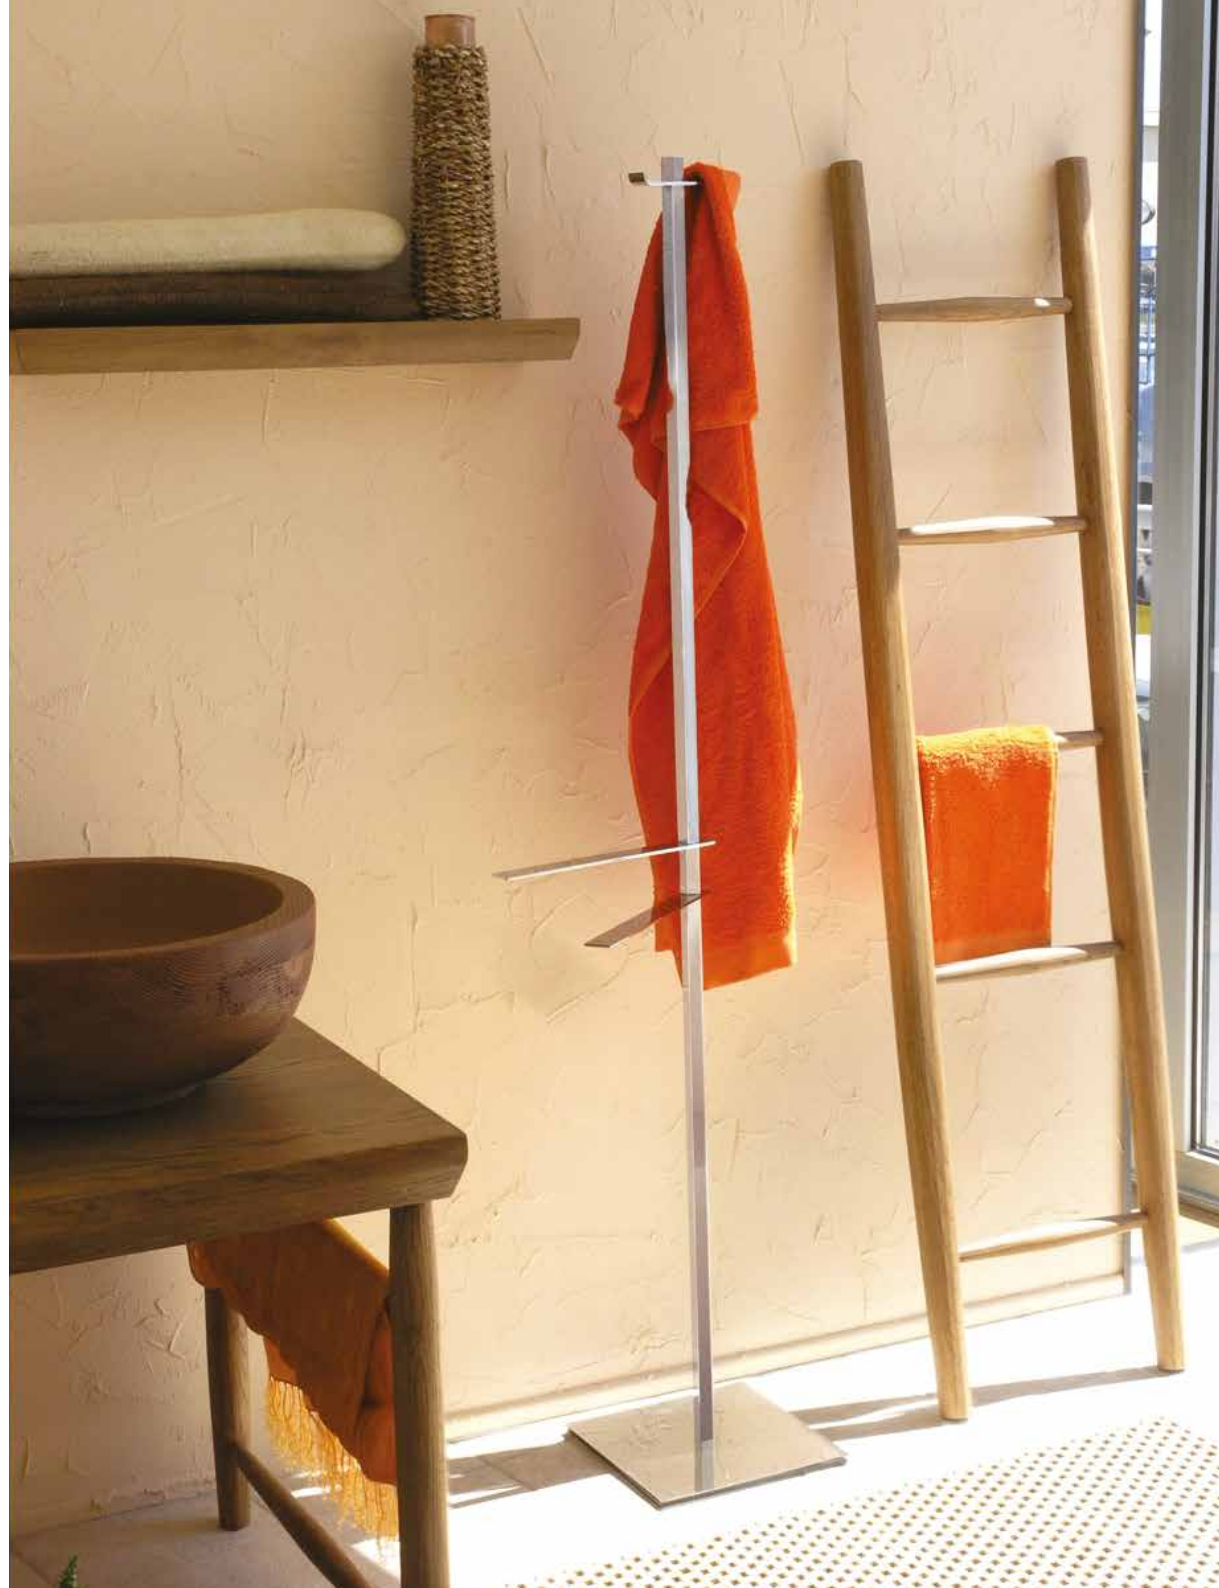

A close-up photograph of a modern towel stand. The stand features a vertical, cylindrical pole on the left side, which is supported by two horizontal bars. The pole and bars are made of a light-colored, possibly metallic or high-quality plastic material, with a smooth, slightly reflective finish. The background is a solid, deep teal color. The text 'PIANTANE' is printed in a white, sans-serif font, slanted upwards from left to right, across the middle of the image. Below it, the words 'Towel stand' are written in a smaller, white, sans-serif font, also slanted upwards.

→ 24 cm ↗ 24 cm ↑ 96 cm

**SKE 13**

**Piantana Alta**

*High towel stand*

*Porte-serviettes et porte-peignoir  
sur pieds*

*Hochstaender mit Handtuchhal-*

*ter und kleiderhaken*

*Toallero de pie con perchas*

→ 31 cm ↗ 28 cm ↑ 175 cm